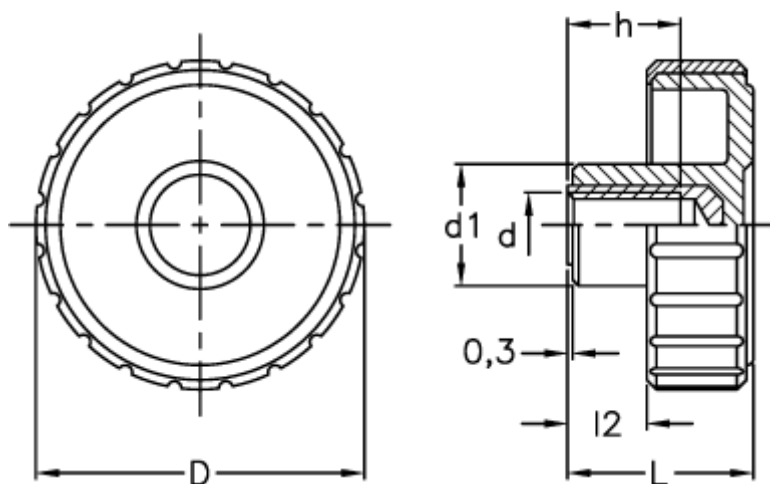

Data Sheet

Article number: 2302134326
Description: E+G grip knobs
MBT.45 B-M8-SOFT

Measures

D	= 44
d1	= 17
d 6H	= M8
h	= 13
L	= 24
l2	= 10